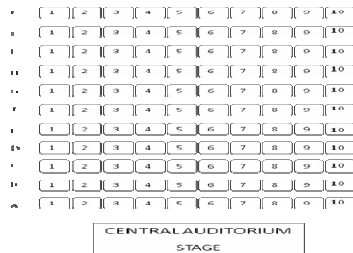

Boeing auditorium:

240 seats including 4 places for disabled persons

This 330m² room is equipped with a large screen (H3,70m x L5m). The microphones and video projector can be managed either from a control room or directly from the rostrum in total autonomy. The audiovisual equipment allows you to film your demonstration, record it and broadcast it live on your web site.

Equipment: Video Projection, sound system, wifi service, white board,
Air Conditioning: yes

Central auditorium:

110 seats including 2 places for disabled persons

This 180m² room is equipped with a large screen (H3,70m x L5m). The microphones and video projector can be managed either from a control room or directly from the rostrum in total autonomy. The audiovisual equipment allows you to film your demonstration, record it and broadcast it live on your web site.

Equipment: Video Projection, sound system, wifi service, white board,
Air conditioning: yes

Karl Doetsch auditorium

40 seats including 1 place for a disabled person

Equipment: Video Projection, sound system, wifi service, white board,
Air Conditioning: yes