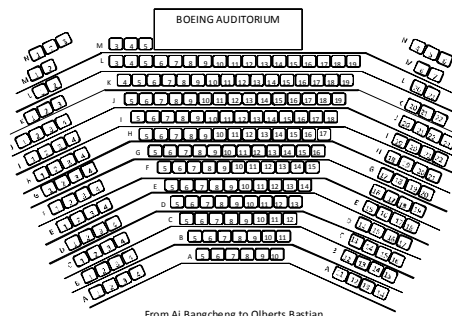

Rooms available

- Pioneers Hall
- Boeing auditorium
- Central auditorium
- Karl Doetsch auditorium
- Seminar rooms (class rooms)

The Pioneers Hall

A large hall (400m²) ideal for receptions or exhibitions.

Boeing auditorium:

240 seats including 4 places for disabled persons

This 330m² room is equipped with a large screen (H3,70m x L5m). The microphones and video projector can be managed either from a control room or directly from the rostrum in total autonomy. The audiovisual equipment allows you to film your demonstration, record it and broadcast it live on your web site.

Equipment: Video Projection, sound system, wifi service, white board,
Air Conditioning: yes

Central auditorium:

110 seats including 2 places for disabled persons

This 180m² room is equipped with a large screen (H3,70m x L5m). The microphones and video projector can be managed either from a control room or directly from the rostrum in total autonomy. The audiovisual equipment allows you to film your demonstration, record it and broadcast it live on your web site.

Seminar rooms/class rooms

From 15 to 40 seats

Equipment : Video Projection, sound system, wifi service, white board,

Complementary information

Parking : 100 cars

Caterers :

Hotels : A 4* hotel is situated within 200 meters of the campus.